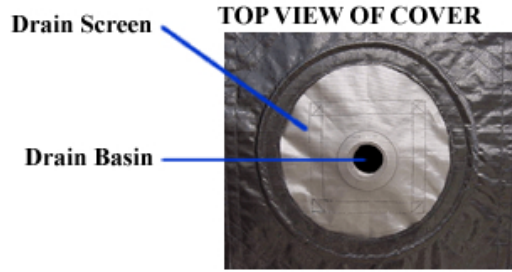

How EZ Drain Works

Rainwater collects in the middle of the cover and flows out the drain basin to the external drain hose.

WILL AN EZ DRAIN™ COVER WORK ON YOUR POOL?

1

- ✓ Please note that the **EZ Drain™ Cover** will not work on pools equipped with non-standard returns such as Doughboy, Lomart, Muskin and pools with Aqualuminator lighting systems.
- ✓ In order for your **EZ Drain™ Cover** to work correctly you must maintain normal water height in your pool during the winter.
- ✓ To avoid damaging your thru wall skimmer you must protect it with an **AQUADOR WINTERIZING COVER**. (This item is sold separately)

2

HOW TO CHECK IF YOUR THRU WALL RETURN FITTING IS COMPATIBLE WITH THE EZ DRAIN™ WINTER COVER SYSTEM

Remove Directional Return from Thru Wall Fitting. You should have 1-1/2" Female Threads.

3

CHECK THE HEIGHT OF YOUR RETURN FITTING