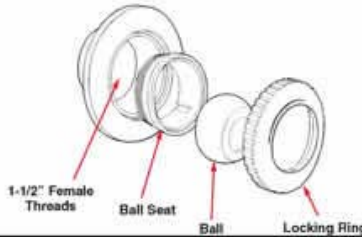

How EZ Drain Works

Rainwater collects in the middle of the cover and flows out the drain basin to the external drain hose.

WILL AN EZ DRAIN™ COVER WORK ON YOUR POOL?

1

- ✓ Please note that the **EZ Drain™ Cover** will not work on pools equipped with non-standard returns such as Doughboy, Lomart, Muskin and pools with Aqualuminator lighting systems.
- ✓ In order for your **EZ Drain™ Cover** to work correctly you must maintain normal water height in your pool during the winter.
- ✓ To avoid damaging your thru wall skimmer you must protect it with an **AQUADOR WINTERIZING COVER**. (This item is sold separately)

2

HOW TO CHECK IF YOUR THRU WALL RETURN FITTING IS COMPATIBLE WITH THE EZ DRAIN™ WINTER COVER SYSTEM

Remove Directional Return from Thru Wall Fitting. You should have 1-1/2" Female Threads.

3

CHECK THE HEIGHT OF YOUR RETURN FITTING