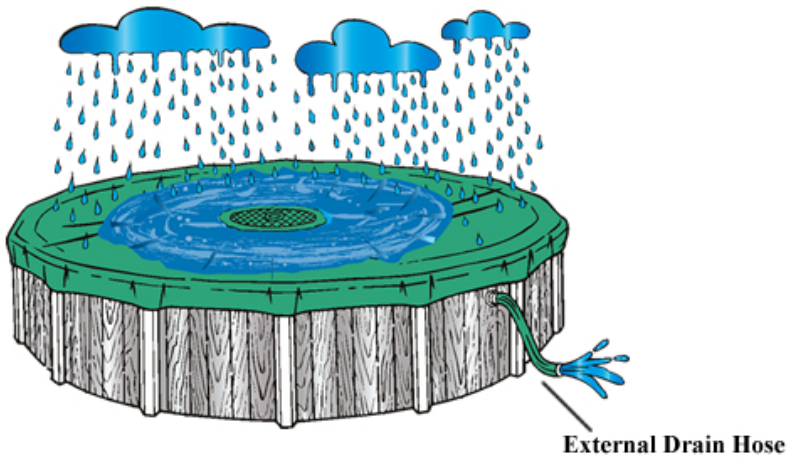

How EZ Drain Works

Rainwater collects in the middle of the cover and flows out the drain basin to the external drain hose.

WILL AN EZ DRAIN™ COVER WORK ON YOUR POOL?

1

- ✓ Please note that the **EZ Drain™ Cover** will not work on pools equipped with non-standard returns such as Doughboy, Lomart, Muskin and pools with Aqualuminator lighting systems.
- ✓ In order for your **EZ Drain™ Cover** to work correctly you must maintain normal water height in your pool during the winter.
- ✓ To avoid damaging your thru wall skimmer you must protect it with an **AQUADOR WINTERIZING COVER**. (This item is sold separately)

2

HOW TO CHECK IF YOUR THRU WALL RETURN FITTING IS COMPATIBLE WITH THE EZ DRAIN™ WINTER COVER SYSTEM

Remove Directional Return from Thru Wall Fitting. You should have 1-1/2" Female Threads.

3

CHECK THE HEIGHT OF YOUR RETURN FITTING